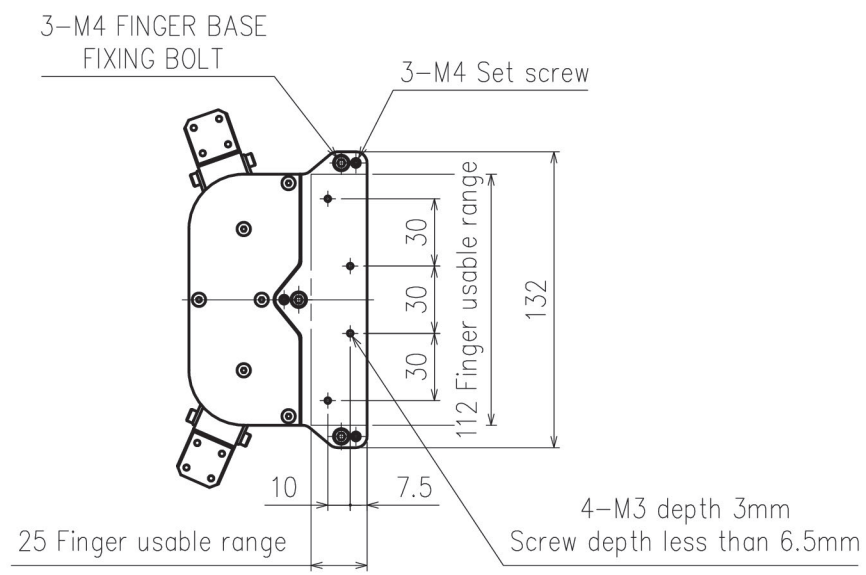

Maximum transfer range 1039

View A

Finger attachment details