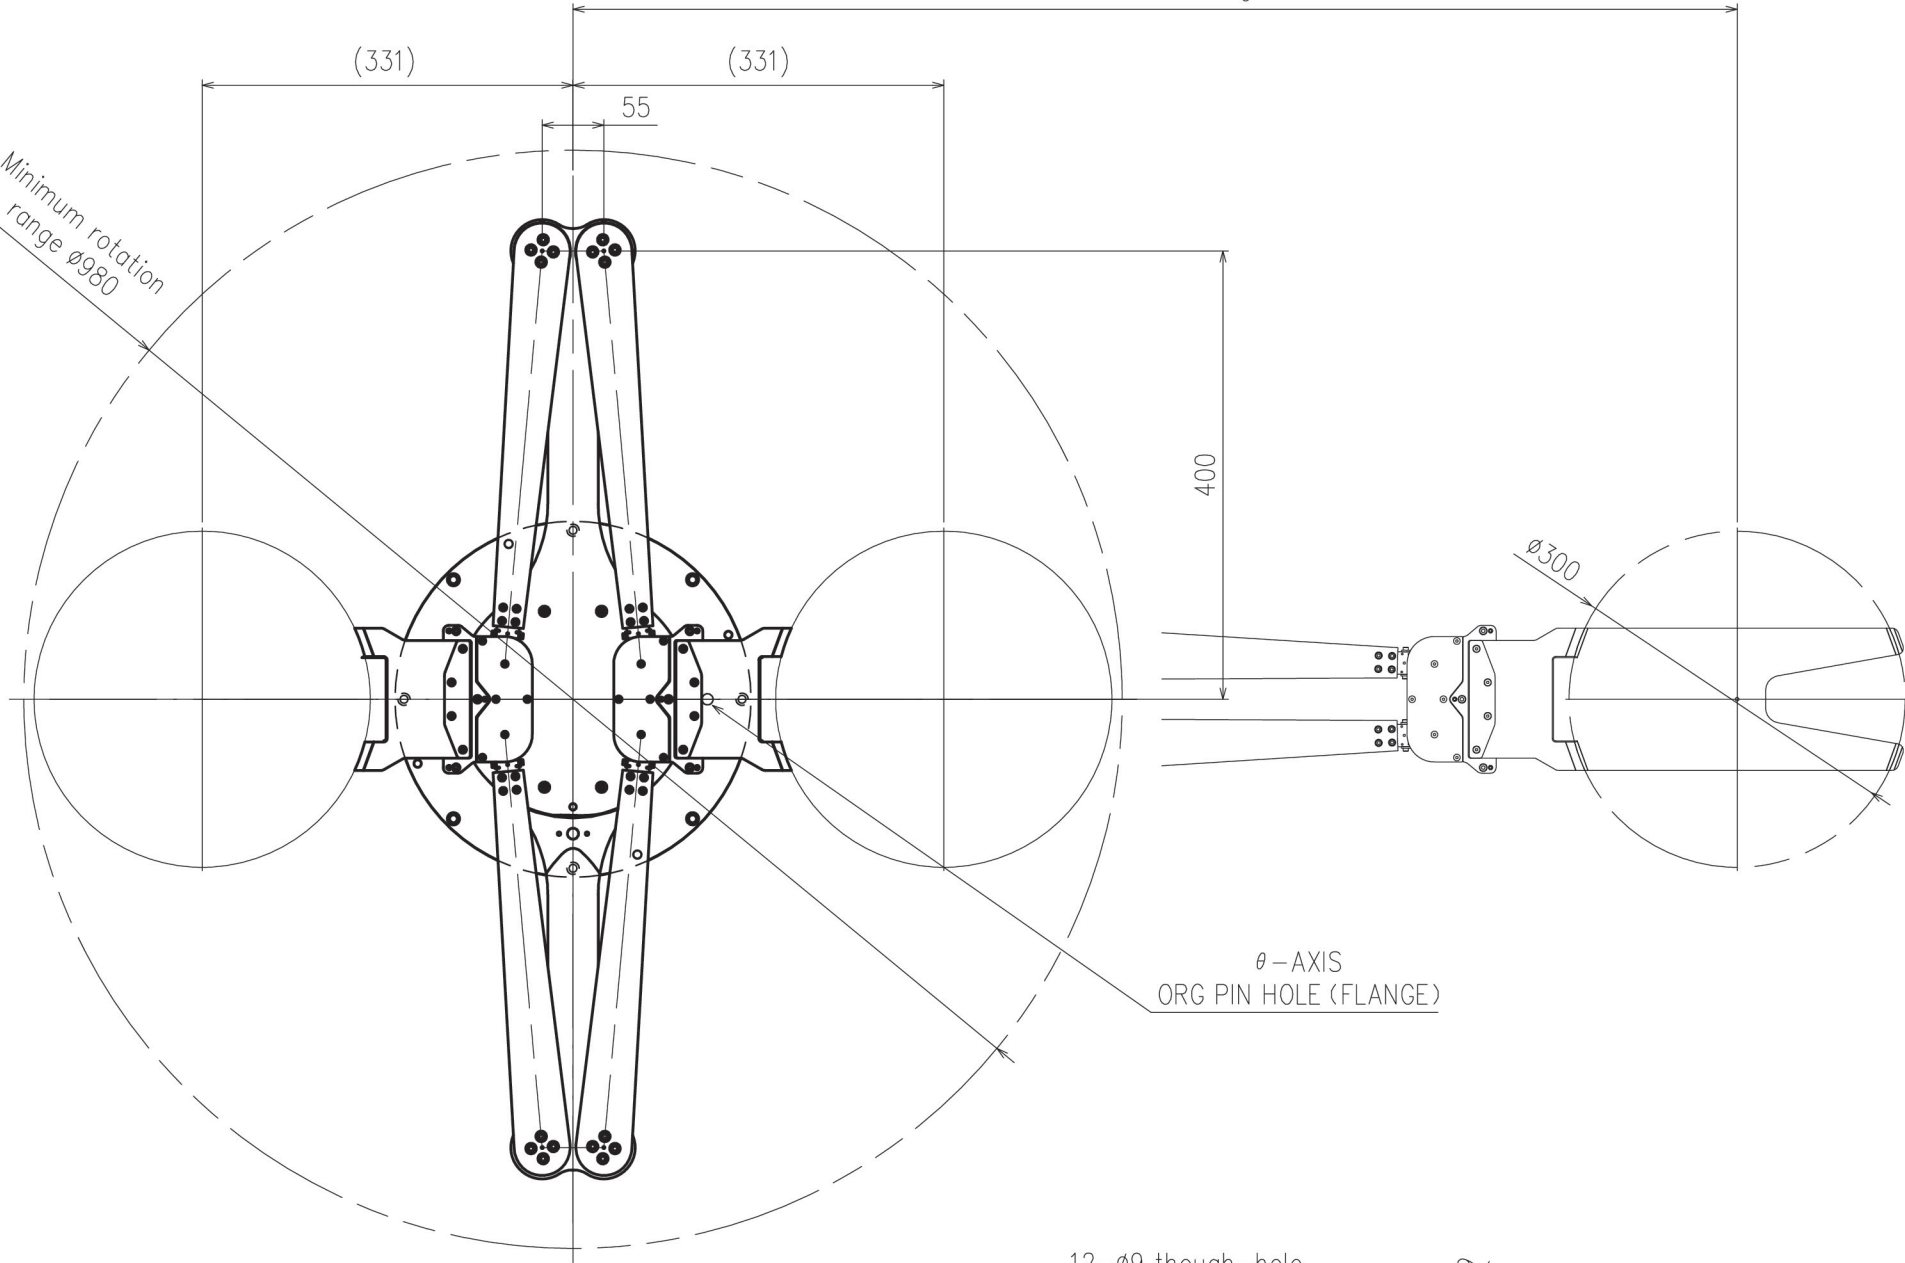

Maximum transfer range 1039

View A

Finger attachment details