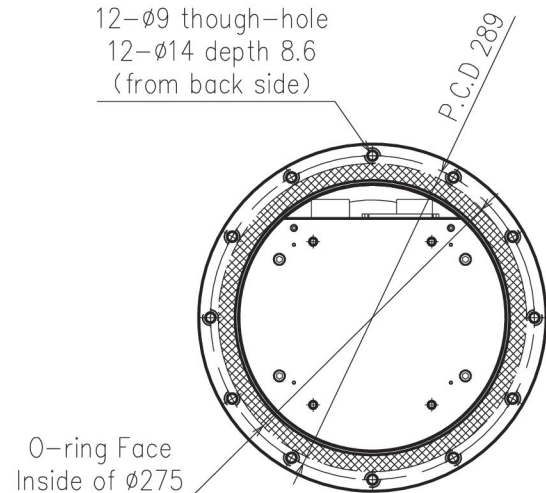

Maximum transfer range 1039

View A

Finger attachment details